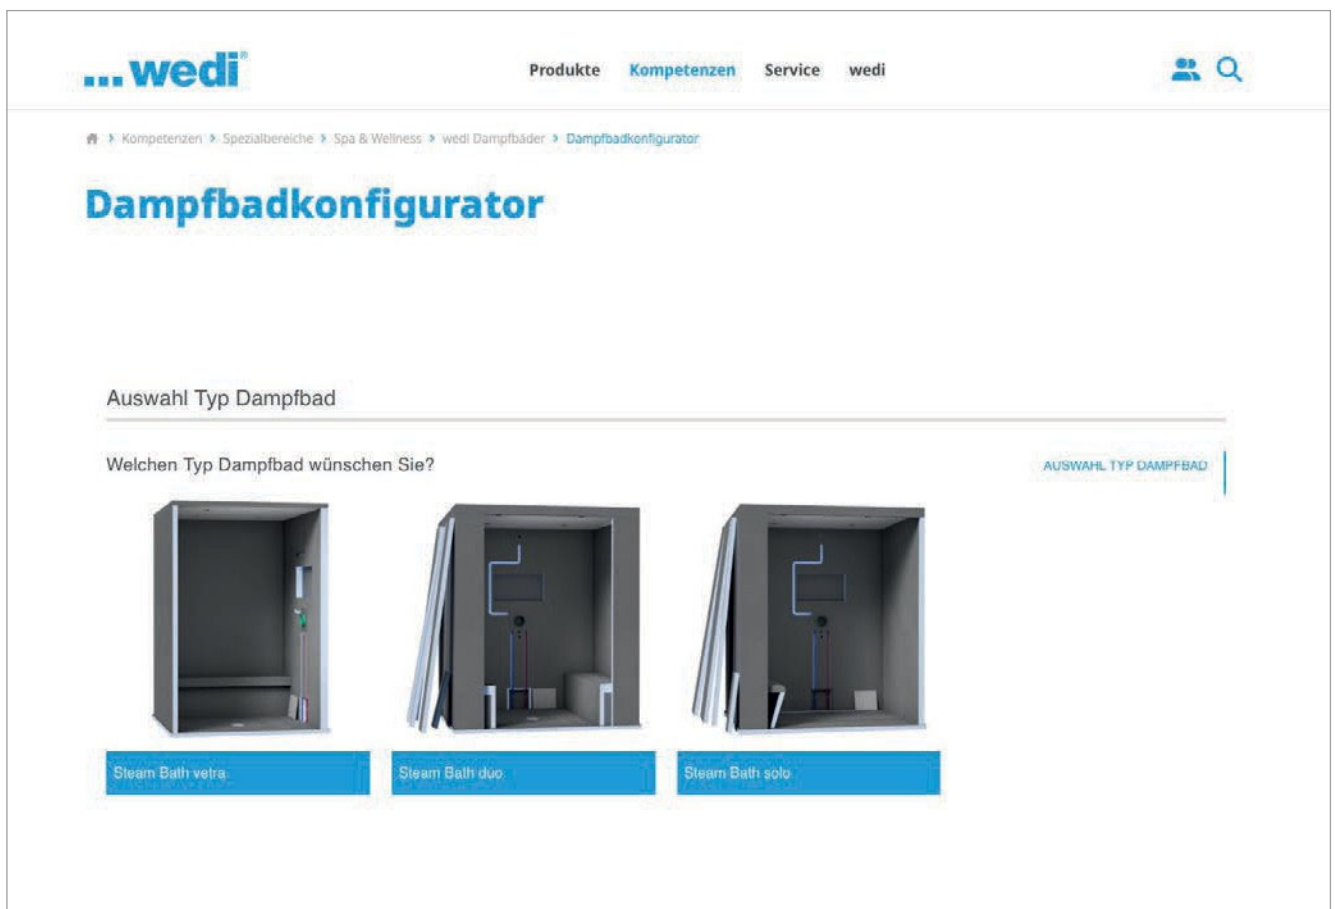

Small space, big relaxation: ModularSpa by wedi is a shower and steam bath in one

Photos to download

The modular principle is also reflected in the wedi steam bath configurator, which can be found at <https://www.wedi.net/Dampfbadkonfigurator>. This allows processors to quickly and easily assemble all components for the steam bath online-