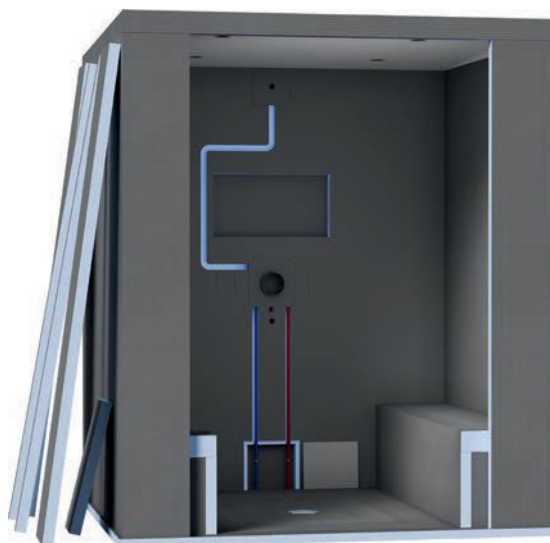

Small space, big relaxation: ModularSpa by wedi is a shower and steam bath in one

Photos to download

An individually designed feel-good place in your own bathroom? This is possible with the ready-to-install ModularSpa solutions from wedi. They are the basis for modular steam showers – and fits even the smallest of spaces.

Small space, big relaxation: ModularSpa by wedi is a shower and steam bath in one

Photos to download

ModularSpa is a sophisticated concept for steam showers and combines shower and steam bath. It can be adapted to any concrete structural situation. ModularSpa will fit anywhere you already have a shower. A separate (basement) room As with a sauna is not necessary.

Small space, big relaxation: ModularSpa by wedi is a shower and steam bath in one

Photos to download

ModularSpa is available in three basic types. The width can be selectable between 1200 mm for Small Baths and 2300 mm for Large Rooms – continuously variable. In addition to the appropriate size, various benches and roof surfaces in RAL colours can be included. Light elements can be selected.

ModularSpa can be installed quickly and easily in renovation and new construction projects: Wedi delivers the steam bath modules complete with flush-mounted fittings, hot and cold water pipes. This 'plug-and-play' principle simplifies the installation of complex systems.