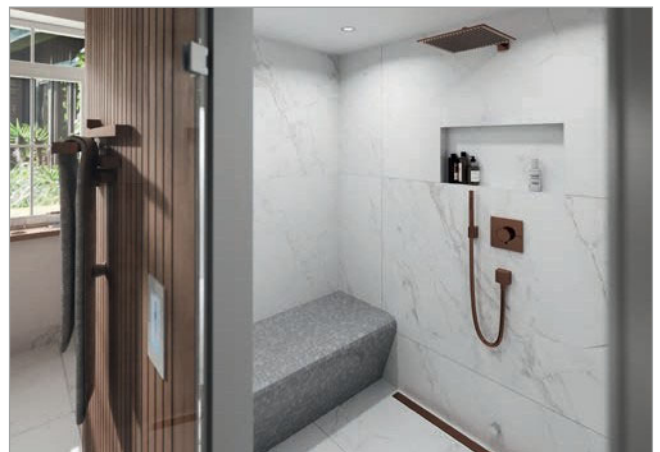

Small space, big relaxation: ModularSpa by wedi is a shower and steam bath in one

Photos to download

An individually designed feel-good place in your own bathroom? This is possible with the ready-to-install ModularSpa solutions from wedi. They are the basis for modular steam showers – and fits even the smallest of spaces.

Small space, big relaxation: ModularSpa by wedi is a shower and steam bath in one

Photos to download

ModularSpa is a sophisticated concept for steam showers and combines shower and steam bath. It can be adapted to any concrete structural situation. ModularSpa will fit anywhere you already have a shower. A separate (basement) room As with a sauna is not necessary.

Small space, big relaxation: ModularSpa by wedi is a shower and steam bath in one

Photos to download

ModularSpa is available in three basic types. The width can be selectable between 1200 mm for Small Baths and 2300 mm for Large Rooms – continuously variable. In addition to the appropriate size, various benches and roof surfaces in RAL colours can be included. Light elements can be selected.

ModularSpa can be installed quickly and easily in renovation and new construction projects: Wedi delivers the steam bath modules complete with flush-mounted fittings, hot and cold water pipes. This 'plug-and-play' principle simplifies the installation of complex systems.