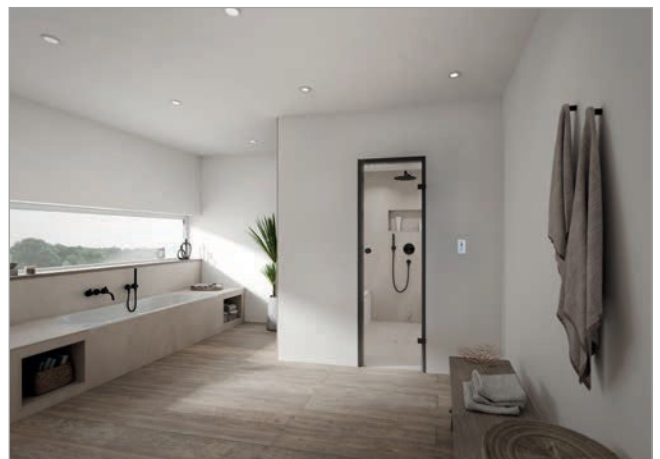

Small space, big relaxation: ModularSpa by wedi is a shower and steam bath in one

Photos to download

An individually designed feel-good place in your own bathroom? This is possible with the ready-to-install ModularSpa solutions from wedi. They are the basis for modular steam showers – and fits even the smallest of spaces.

Small space, big relaxation: ModularSpa by wedi is a shower and steam bath in one

Photos to download

ModularSpa is a sophisticated concept for steam showers and combines shower and steam bath. It can be adapted to any concrete structural situation. ModularSpa will fit anywhere you already have a shower. A separate (basement) room As with a sauna is not necessary.

Small space, big relaxation: ModularSpa by wedi is a shower and steam bath in one

Photos to download

ModularSpa is available in three basic types. The width can be selectable between 1200 mm for Small Baths and 2300 mm for Large Rooms – continuously variable. In addition to the appropriate size, various benches and roof surfaces in RAL colours can be included. Light elements can be selected.

ModularSpa can be installed quickly and easily in renovation and new construction projects: Wedi delivers the steam bath modules complete with flush-mounted fittings, hot and cold water pipes. This 'plug-and-play' principle simplifies the installation of complex systems.