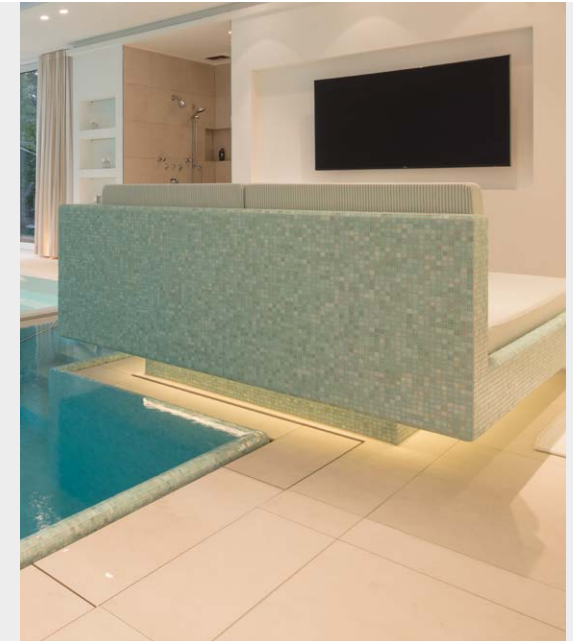

Requirements

- Individual planning and design
- Waterproof material
- Short construction time

The wellness area of the private spa in Bergisch Gladbach was built with the use of custom-made wedi modules. The walls of the spa area were clad with wedi elements and niches were integrated directly into the surface in order to create convenient storage for towels, shampoo etc. In addition to the heating technology integrated into the wedi bench, required recesses for power and lighting technology were also incorporated during the manufacturing process.