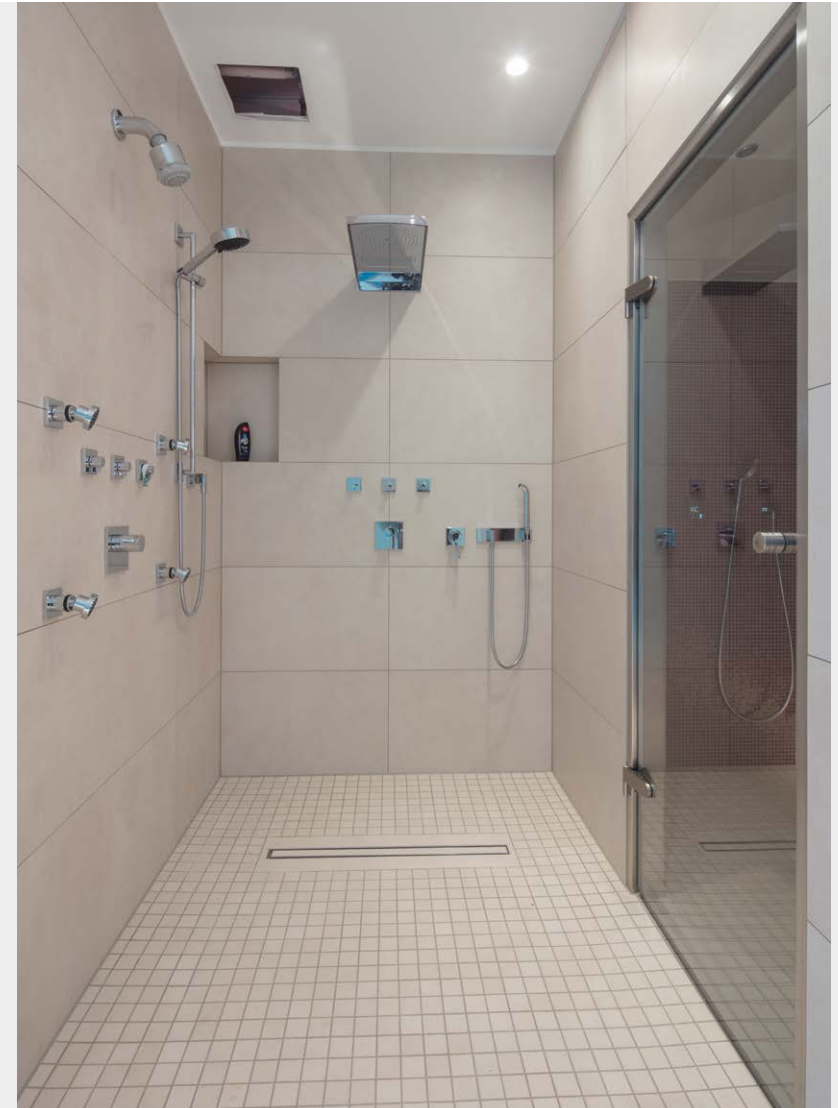

Private Wellness Area

New build

Reference
New build

Client
Private

Location
Bergisch Gladbach

Year
2016

Project Type
New build

The owner wanted a spacious wellness area.

Requirements

- Individual planning and design
- Waterproof material
- Short construction time

The wellness area of the private spa in Bergisch Gladbach was built with the use of custom-made wedi modules. The walls of the spa area were clad with wedi elements and niches were integrated directly into the surface in order to create convenient storage for towels, shampoo etc. In addition to the heating technology integrated into the wedi bench, required recesses for power and lighting technology were also incorporated during the manufacturing process.

Products used

Basic Products

Products used

Individual Products

- Steam bath including bench
- Various wall elements with integrated technology

Products used

Plug And Play Systems