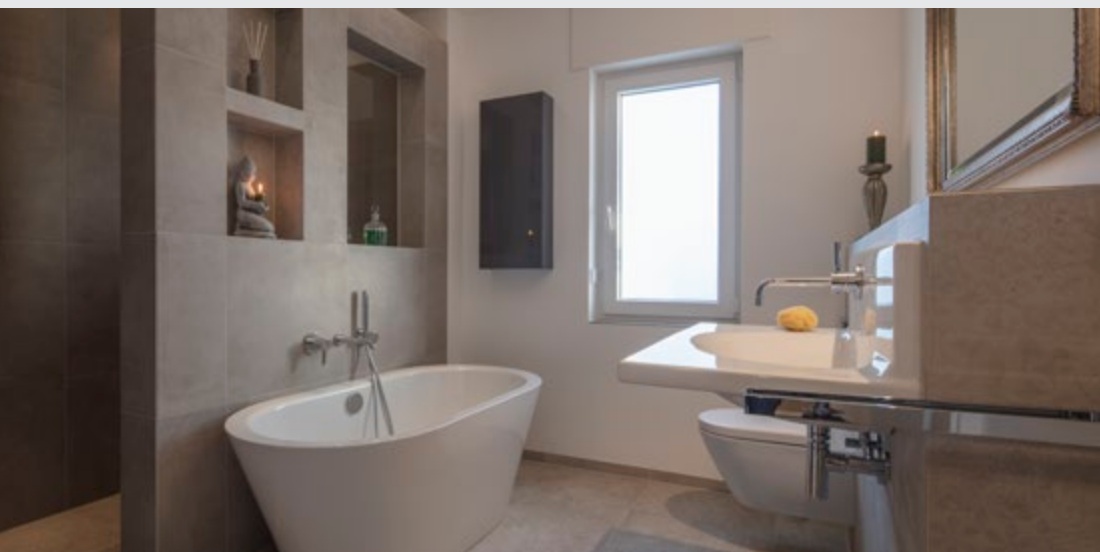

Reference

Private bathroom

Customer

Private client

Location

Münster, Germany

Year

2016