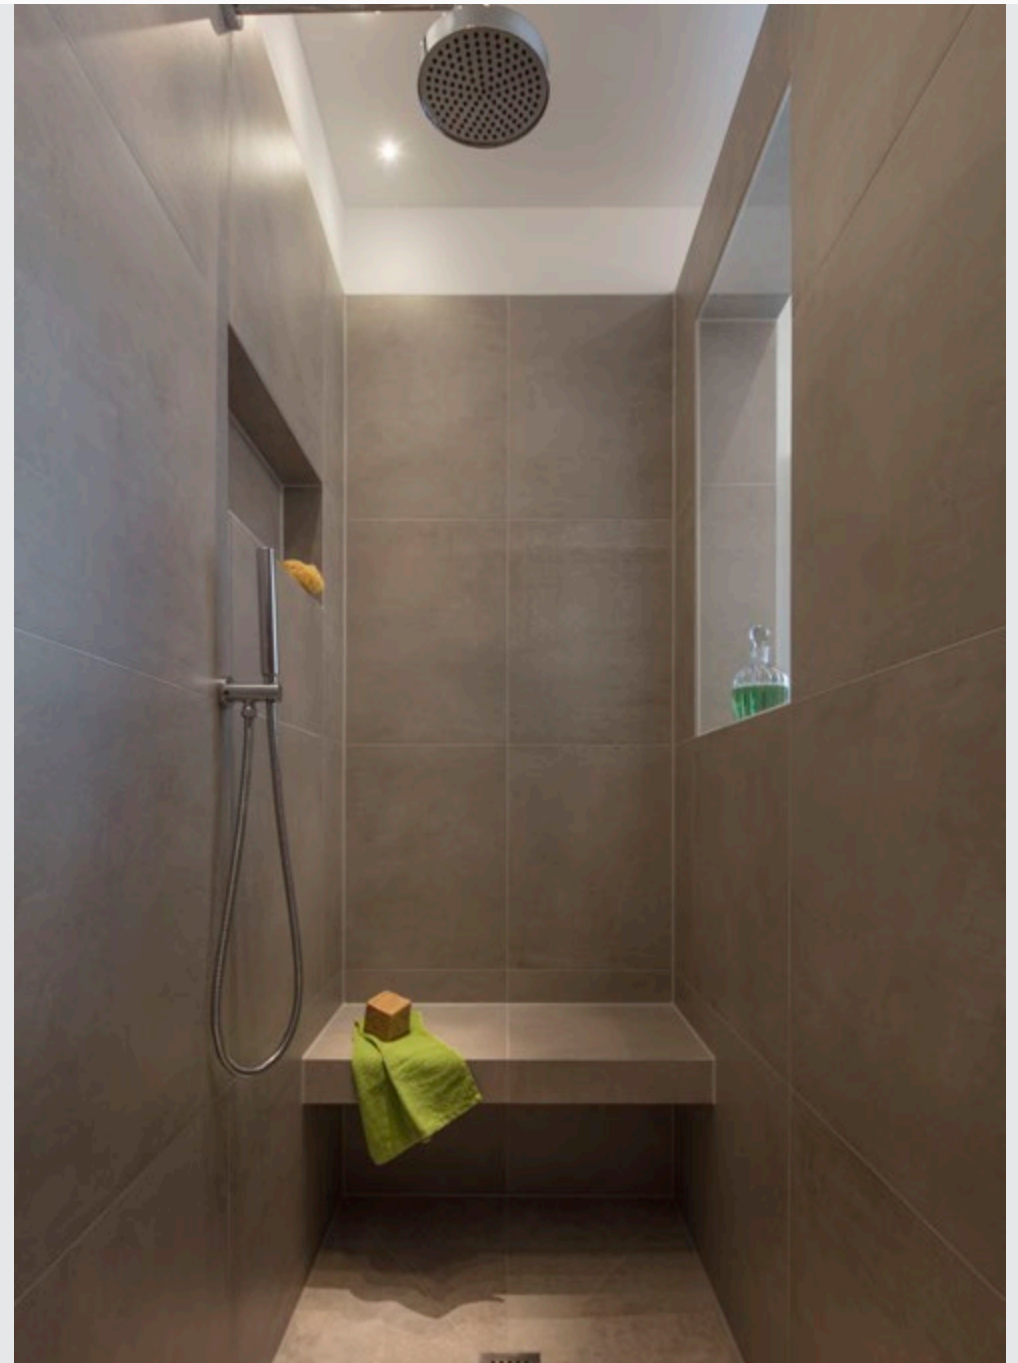

Brief description

This bathroom was redesigned as part of a complete renovation. Coupled with this, it was expanded in size through the reduction in size of an adjacent room. The clients valued an age-appropriate, accessible solution in a modern design which would be convenient and low-maintenance at the same time. Owing to the living situation, the construction time needed to be kept as short as possible. There was also a desire for daylight to shine into the new shower area at the back.

The overall concept was almost crying out for implementation with wedi: a FU complete system, a ready formatted partition wall solution with integrated piping and gap for a glass panel, complete niches, free-standing bench. Furthermore, WC front wall installation with I-Board and the use of a variety of wedi building boards for the rest of the room made sense for a perfectly even and quickly tileable surface – all ready sealed and installed in an instant with wedi 610.

When it came to the bathtub, already planning for tomorrow, a reinforcement panel was integrated into the partition wall, onto which a grab handle for getting in and out safely can later be mounted if this should become necessary owing to age.

The flush-to-floor FU Integro complete system chosen can, thanks to its standard-compliant design and the shower area which, in this instance, was designed to be very open, also be used as a floor drain, taking care of the desire for a low-maintenance solution. Wheelchair accessibility is thrown in for good measure from a tile size of 5 x 5 cm. Thanks to the free-standing bench in the shower area, both seating comfort with plenty of leg room and accessibility with a squeegee or mop are guaranteed.