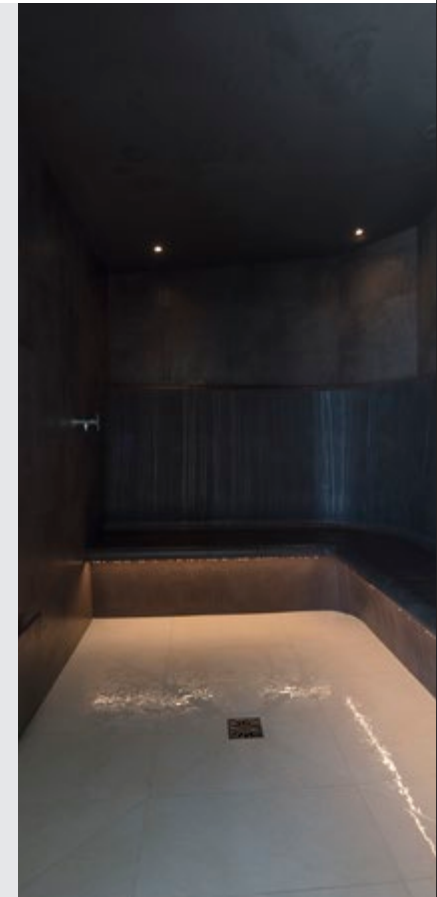

Project type
New build

The client's brief was a spacious wellness area with the following facilities:

- Steam bath
- Multi-sensory shower
- Bench
- Foot bath

Installer Fliesenverlegebetrieb | Wellnessbau
Wolfgang Peters
Burgstrasse 8, 44867 Bochum
www.wellnessbau-peters.de
info@wellnessbau-peters.de

Requirements

- Individual design tailored to the shaped ceramics from Sommerhuber
- Waterproof material
- Quick construction time

Products used

Base products

-

Products used

Individual products

- Steam bath
- Multi-sensory shower
- Bench
- Wall elements with integrated technology
incl. reinforcements for bearing the load