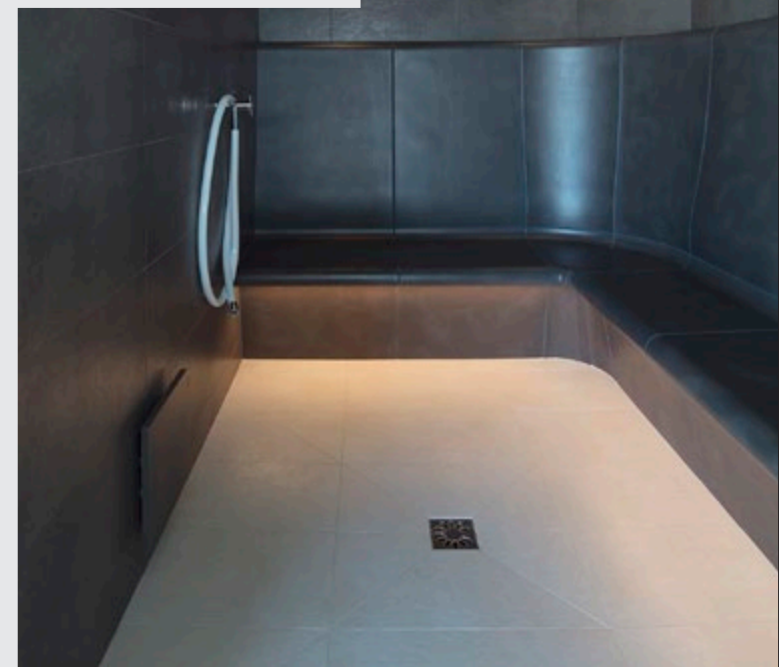

Project type
New build

The client's brief was a spacious wellness area with the following facilities:

- Steam bath
- Multi-sensory shower
- Bench
- Foot bath

Installer Fliesenverlegebetrieb | Wellnessbau
Wolfgang Peters
Burgstrasse 8, 44867 Bochum
www.wellnessbau-peters.de
info@wellnessbau-peters.de

Requirements

- Individual design tailored to the shaped ceramics from Sommerhuber
- Waterproof material
- Quick construction time

Products used

Base products

-

Products used

Individual products

- Steam bath
- Multi-sensory shower
- Bench
- Wall elements with integrated technology
incl. reinforcements for bearing the load