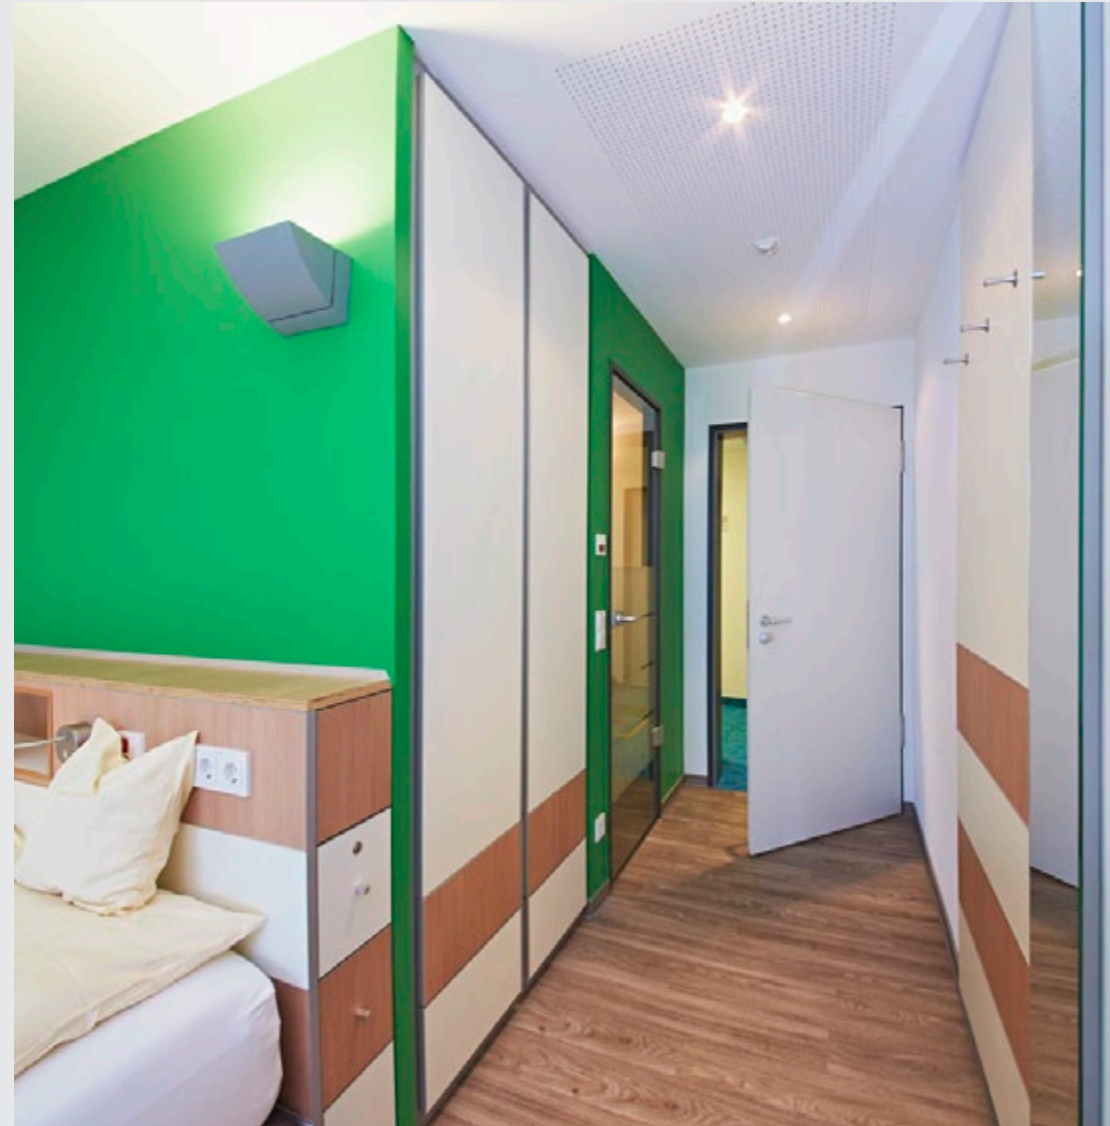

Type of project
Renovation

In various steps, prefabricated bathroom components were delivered, 88 pieces in total.

Wall elements including reinforcements, electrical sockets, pipe integrations together with the existing walls, made up the new bathrooms.

Architect Dipl.-Ing. Peter Tiffe

Contractor Strandklinik St. Peter Ording

Tradesman Fliesen Höverbrinks., Gescher